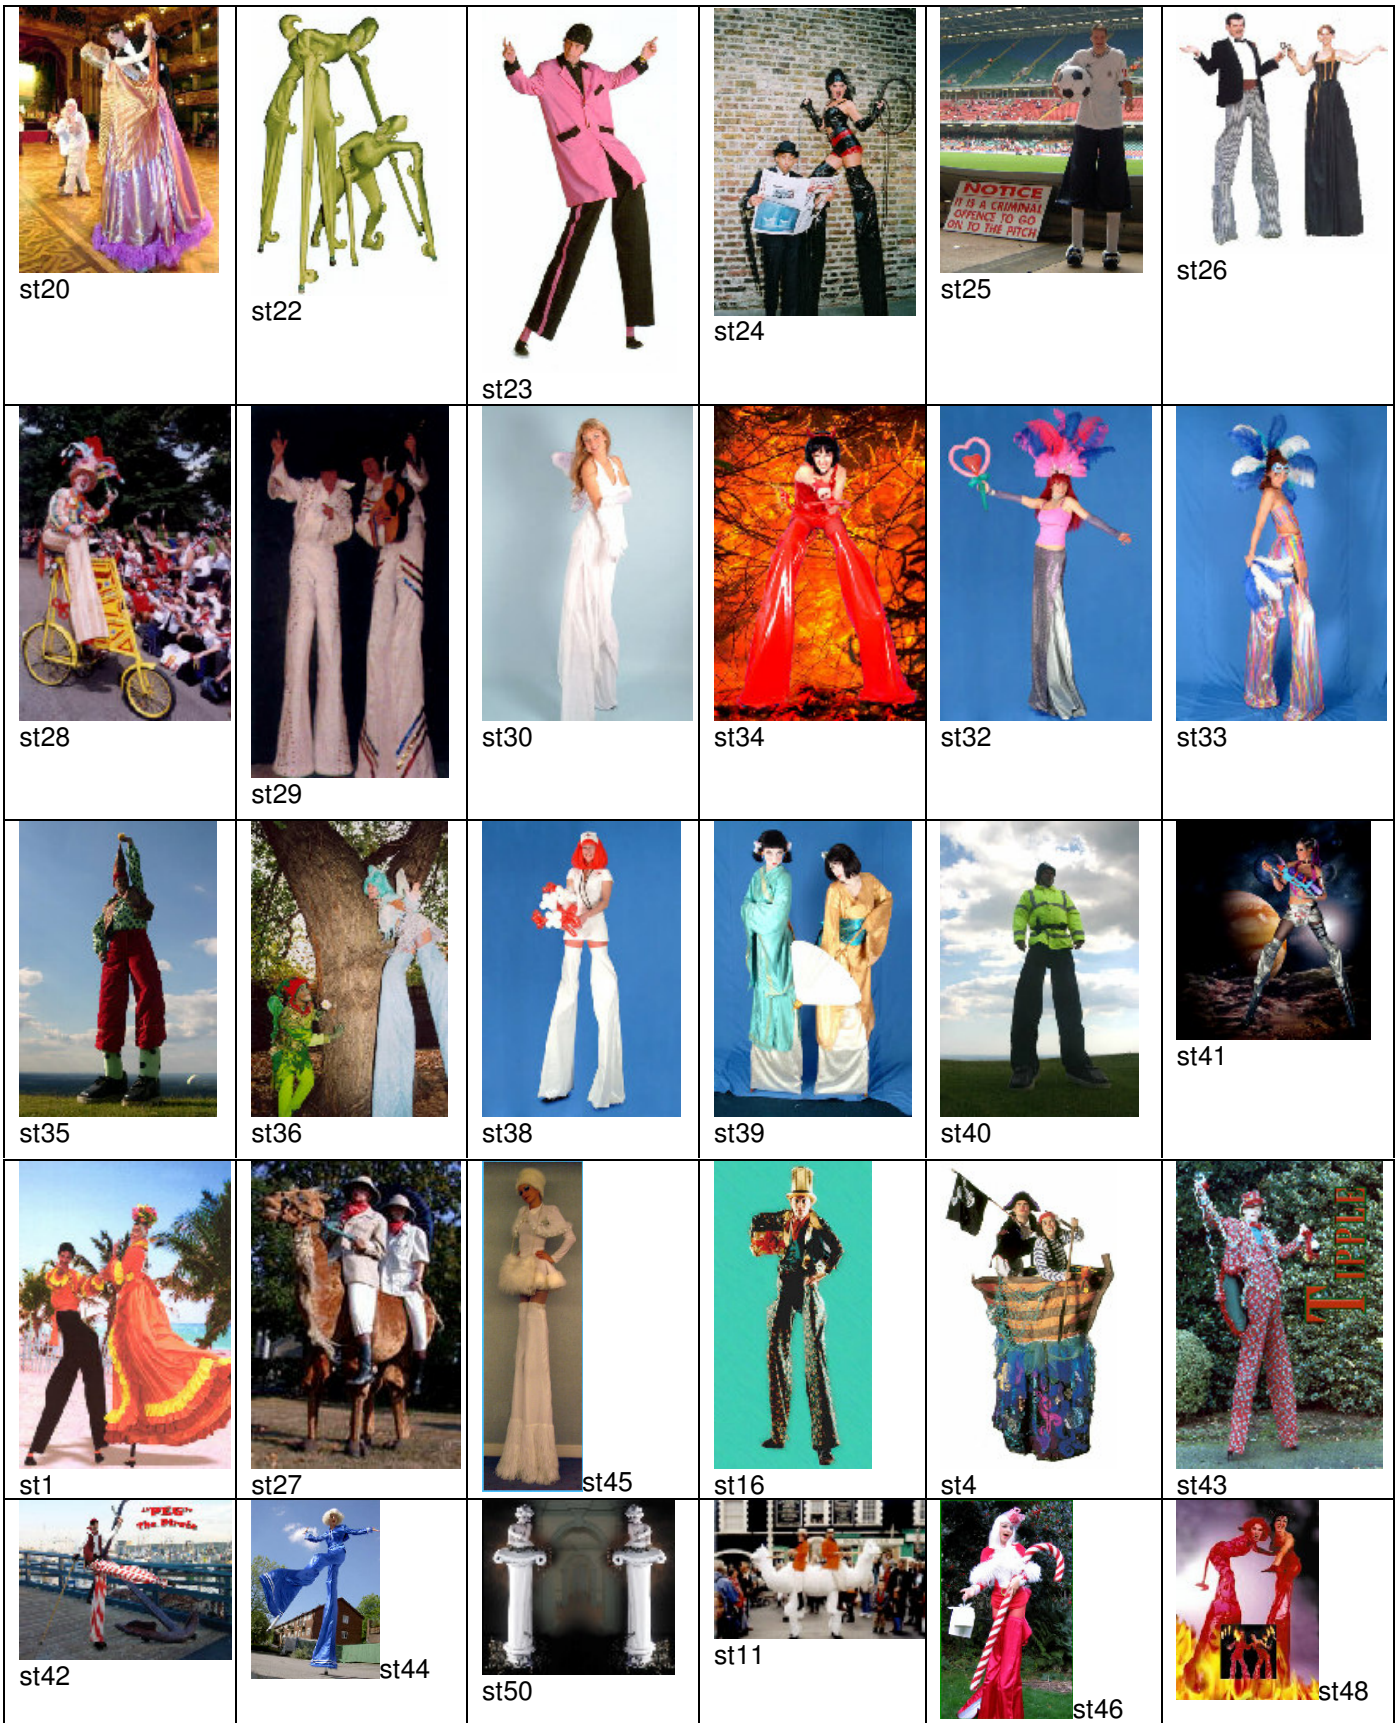

All images © to Spotlight Entertainments or third parties. No unauthorised reproduction is permitted.

Tel. 01825 713213
Fax 08701 229112 (national rate call)
e-mail info@spotlight-ents.com
www.spotlightentertainments.com